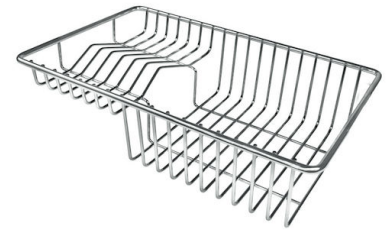

Small radius Bowls with squared shapes with a modern design and an increased capacity, for a minimal aesthetics connected with an extreme practicality.

TECHNICAL DATA

GALLERY

OPTIONAL ACCESSORIES

Chopping Board
8631 300

Grating kit complete with ring support and food collection tray
8159 101
* only in combination with the accessory
8644 101

HPDE Chopping board
8657 001

HPDE Chopping board GREY
8657 002

Iroko-wood sliding chopping board with stainless steel colander
8644 044

Stainless Steel dishes holder
8100 303
* only in combination with the accessory
8644 101

Stainless steel perforated pan
8151 000
* only in combination with the accessory
8644 101

Twin Chopping Board
8644 101